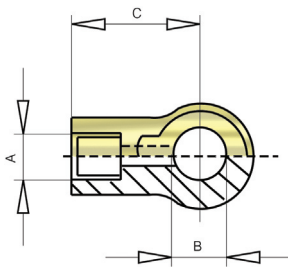

Raccordo forato con battuta
Pierced connection with rim

Codice Code	A	B	C	D
RDW10	1/2" 20 FIL	17	30	15
RDW11	7/16" 20 FIL	17	30	13,4

Raccordo a occhio - 2 vie
Connection with eye - 2 way

Codice Code	A	B	C
RR002	10x1.25	14	22
RRW02	7/16" 24 FIL	15	22
RRW03	3/8" 24 FIL	15	22
RR001	10x1	12	25

Raccordo a occhio - 3 vie
Connection with eye - 3 way

Codice Code	M1	M2	M3	B	C
RR003	10x1.25 Femm.	10x1.25 Femm.	10x1.25 Femm.	14	25
RR004	12x1 Maschio	12x1 Maschio	10x1 Femm.	14	30
RR006	12x1 Maschio	12x1 Maschio	10x1 Femm.	15	30

Raccordo a occhio - 4 vie
Connection with eye - 4 way

Codice Code	M1	M2	M3	M4	B	C
RR079	12x1 Maschio	10x1 Femm.	12x1 Maschio	12x1 Maschio	14	30

Raccordo a occhio - 1 via dritto
Connection with eye - 1 way straight

Codice Code	A	B	C
RR070	10x1.25	12	26
RR071	10x1.25	14	26
RR074	12x1	14	26
RR075	12x1.25	14	26
RRW01	7/16" 24 FIL	13.6	26
RR076	10x1	12	26
RR077	3/8" 24 FIL	15.4	19
RRW04	7/16" 24 FIL	15.4	26

Raccordo a occhio - 1 via 45°
Connection with eye - 1 way 45°