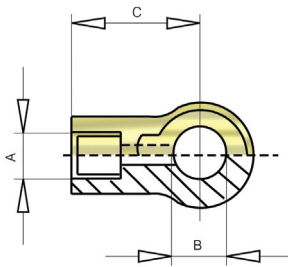

Raccordo forato con battuta
Pierced connection with rim

Codice Code	A	B	C	D
RDW10	1/2" 20 FIL	17	30	15
RDW11	7/16" 20 FIL	17	30	13,4

Raccordo a occhio - 2 vie
Connection with eye - 2 way

Codice Code	A	B	C
RR002	10x1.25	14	22
RRW02	7/16" 24 FIL	15	22
RRW03	3/8" 24 FIL	15	22
RR001	10x1	12	25

Raccordo a occhio - 3 vie
Connection with eye - 3 way

Codice Code	M1	M2	M3	B	C
RR003	10x1.25 Femm.	10x1.25 Femm.	10x1.25 Femm.	14	25
RR004	12x1 Maschio	12x1 Maschio	10x1 Femm.	14	30
RR006	12x1 Maschio	12x1 Maschio	10x1 Femm.	15	30

Raccordo a occhio - 4 vie
Connection with eye - 4 way

Codice Code	M1	M2	M3	M4	B	C
RR079	12x1 Maschio	10x1 Femm.	12x1 Maschio	12x1 Maschio	14	30

Raccordo a occhio - 1 via dritto
Connection with eye - 1 way straight

Codice Code	A	B	C
RR070	10x1.25	12	26
RR071	10x1.25	14	26
RR074	12x1	14	26
RR075	12x1.25	14	26
RRW01	7/16" 24 FIL	13.6	26
RR076	10x1	12	26
RR077	3/8" 24 FIL	15.4	19
RRW04	7/16" 24 FIL	15.4	26

Raccordo a occhio - 1 via 45°
Connection with eye - 1 way 45°