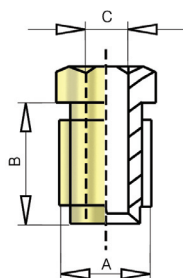

Raccordi per tubo in rame
Connections for copper pipe

Codice Code	A	B	C
RS001	10x1	10	5
RS002	10x1.25	14	5
RS003	12x1	17	6
RS004	12x1.25	17	6
RS005	12x1.5	17	6
RSW2	3/8" 24 FIL	13	5
RSW1	7/16" 24 FIL	9	6.5
RSW4	7/16" 20 FIL	13	5
RSW3	7/16" 20 FIL	14,5	6.5
RS009	1/2" 20FIL	16	8