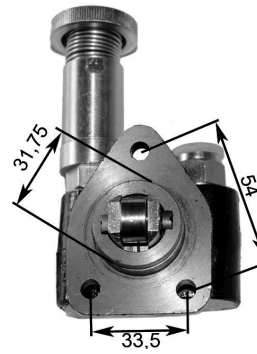

PAC3018

MITSUBISHI

Motore - Engine

TOYOTA 2J