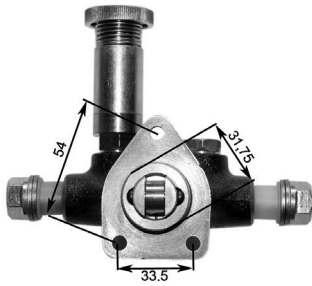

ISUZU C240

**PAC3016**

**F02**

**POMPE CARBURANTE  
FUEL PUMPS**

Motore - Engine

ISUZU DA120

**PAC3028**

TCM